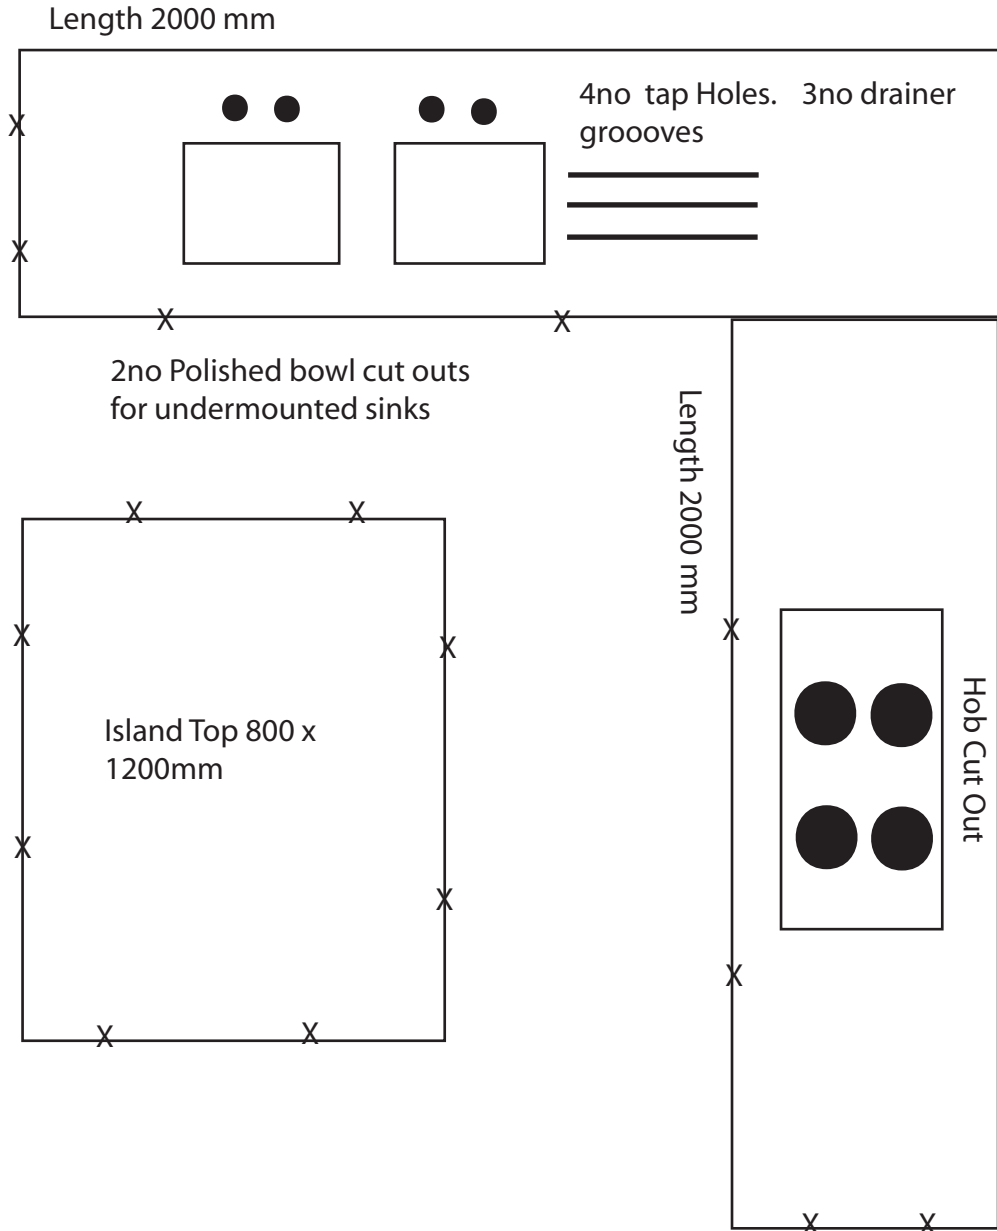

Granite Kitchen Worktop

Indicates Polished edge X

Width 600 mm

Upstands 100 mm to all unpolished edges pol top edge.

Nero Assoluto Granite 30mm thick Polished finish